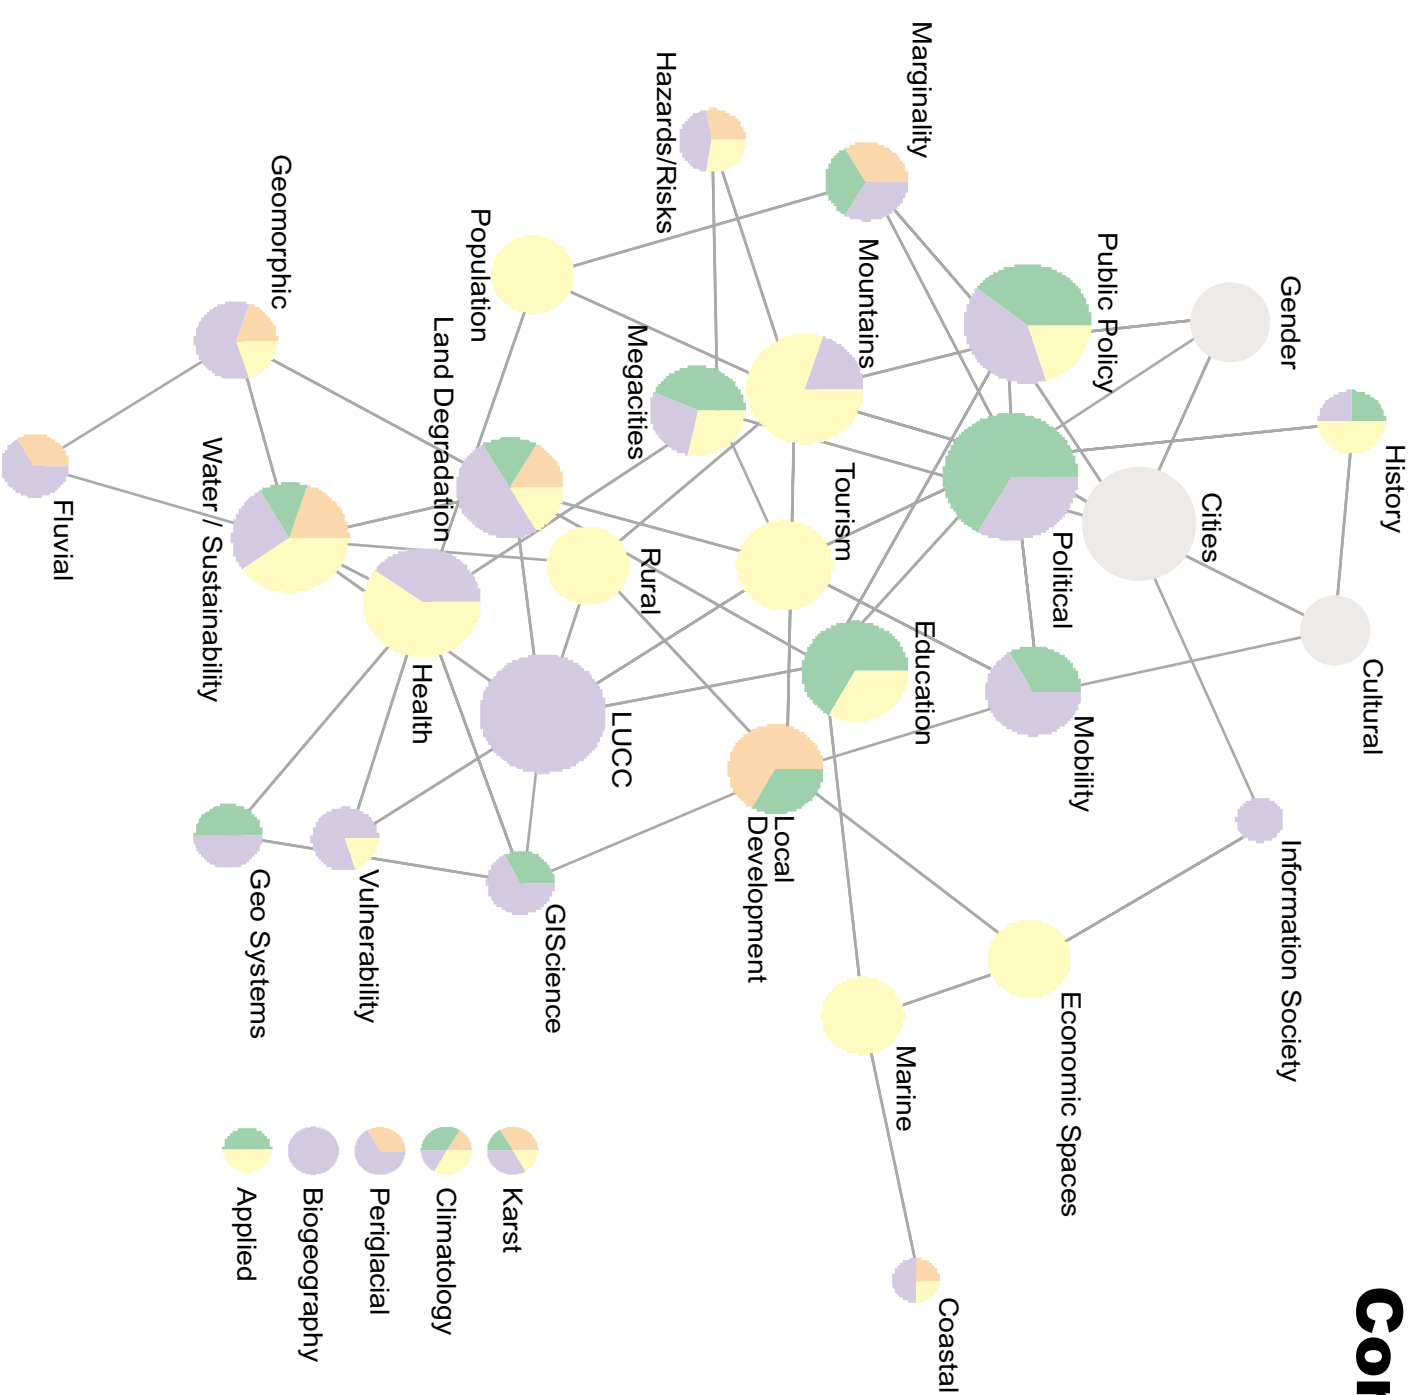

# IGU Research Bodies 2000-2004: Connectedness and Reach

## Commission Connectedness

— linkages

- Karst
- Climatology
- Periglacial
- Biogeography
- Applied

### Please Note:

The location of an IGU commission is based on its connectedness with other commissions. Less connected commissions tend to gravitate towards the periphery.

Data Source: International Geographical Union (IGU)

Data Processing: Don Janelle, Center for Spatially Integrated Social Science